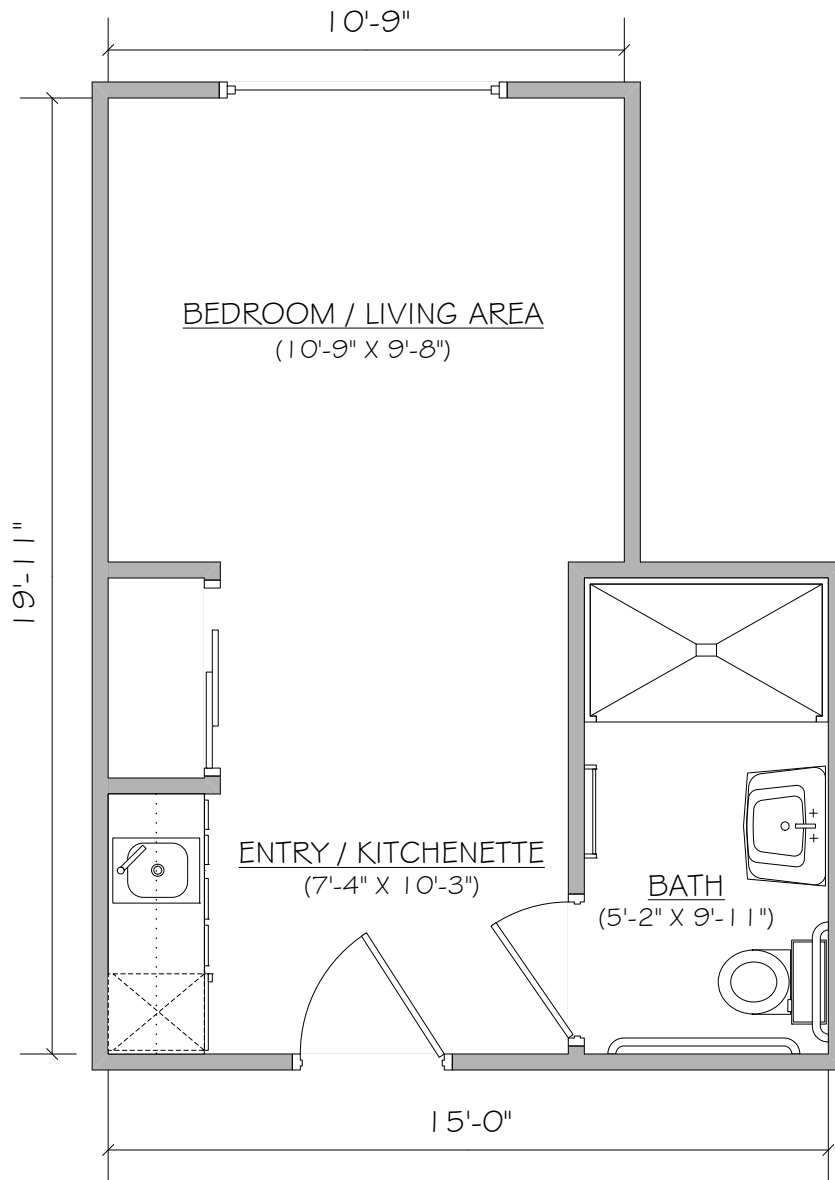

SMALL STUDIO WITH KITCHENETTE

SCALE: 1/4" = 1'

EVERGREEN GARDENS AT LA JUNTA

909 W. 10th • La Junta • CO • 81050
719.384.9333 • www.evergreengardens.com