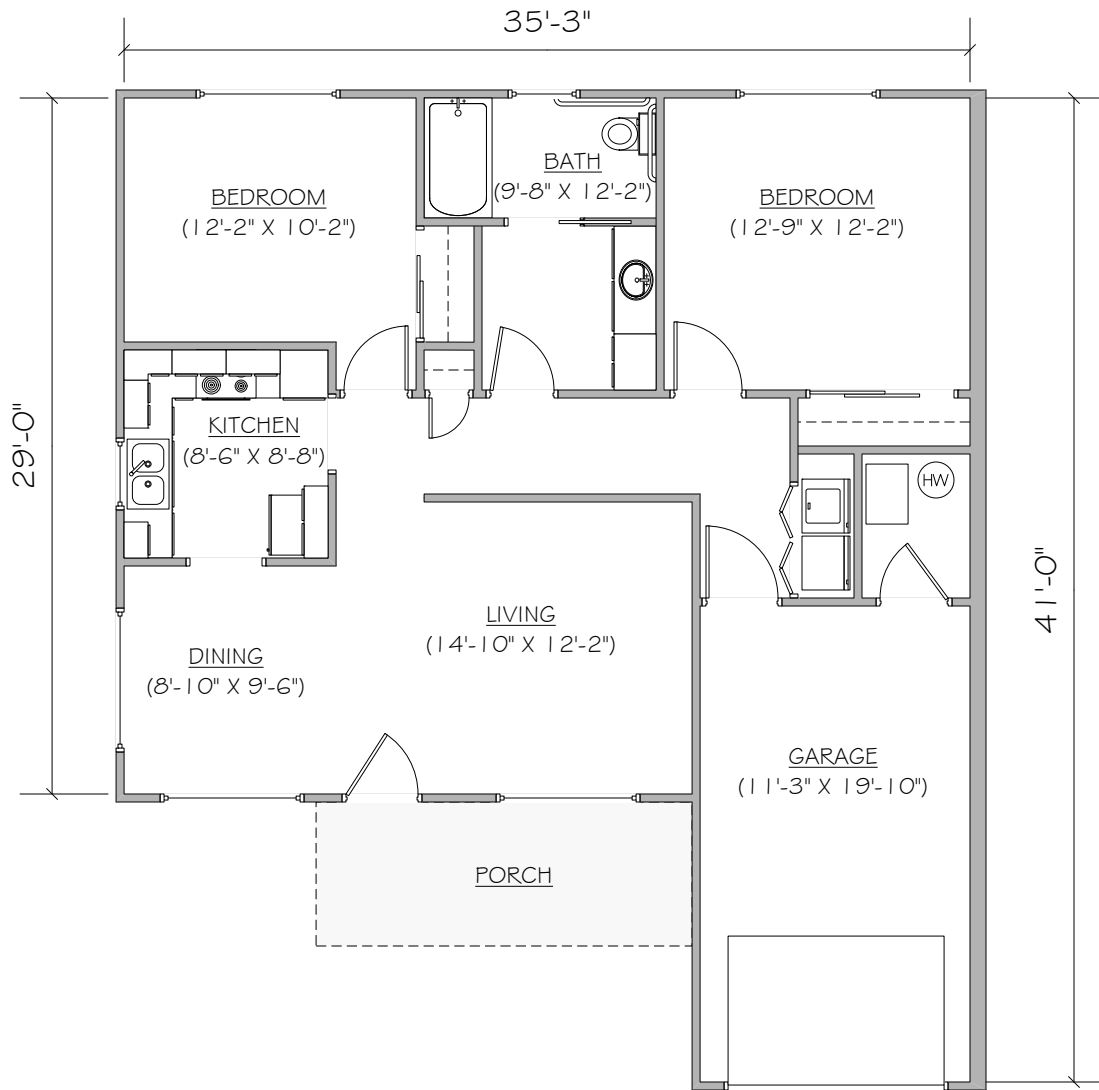

TWO BEDROOM ONE BATH DUPLEX

SCALE: 1/8" = 1'

WHEAT RIDGE ACRES AT GOODLAND

707 Wheat Ridge Circle • Goodland • KS • 67735
785.899.0100 • www.wheatridgeacres.com