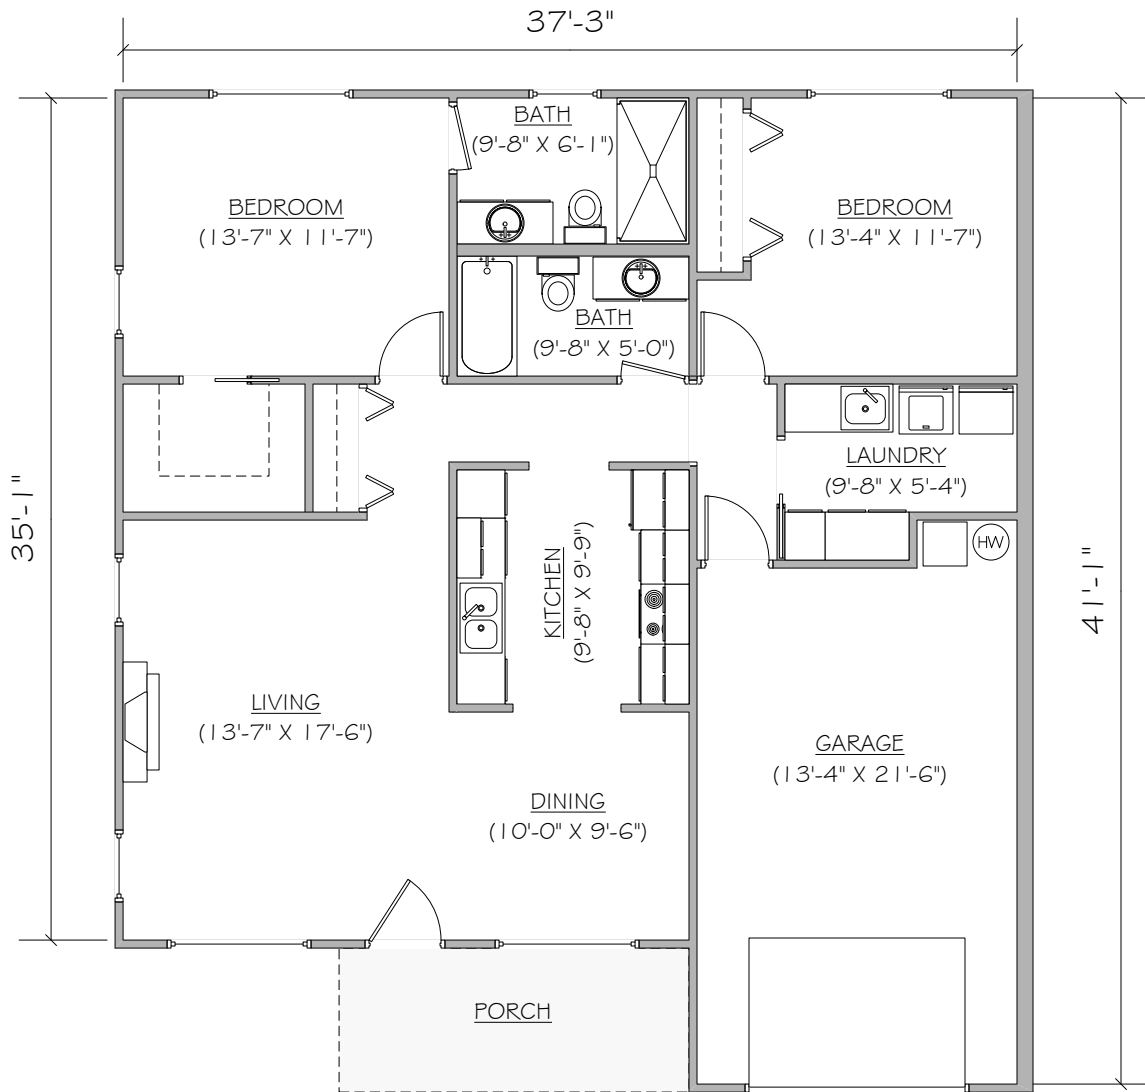

DELUXE TWO BEDROOM TWO BATH DUPLEX

SCALE: 1/8" = 1'

WHEAT RIDGE ACRES AT GOODLAND

707 Wheat Ridge Circle • Goodland • KS • 67735
785.899.0100 • www.wheatridgeacres.com