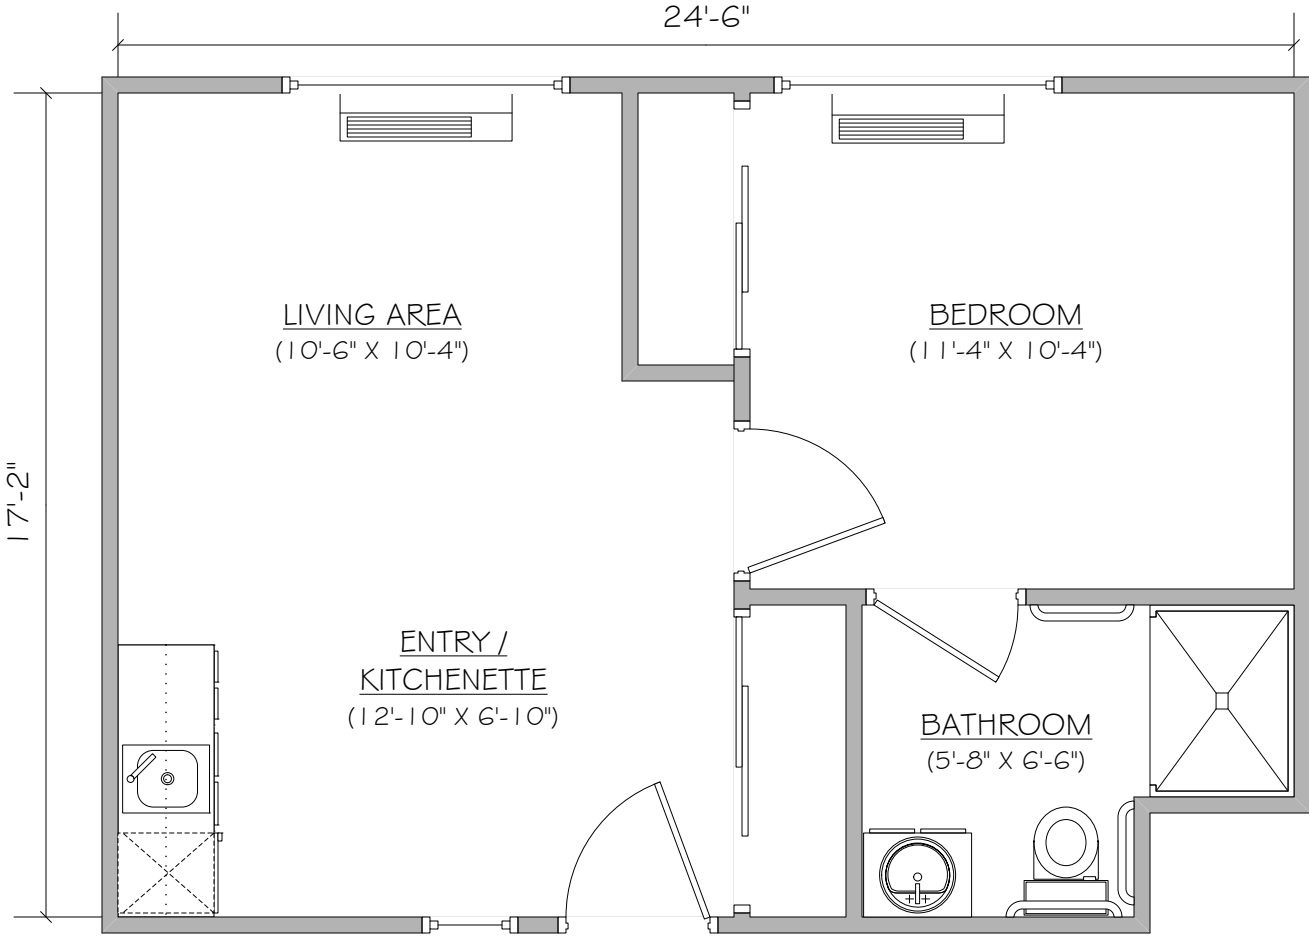

LARGE ONE BEDROOM

SCALE: 1/4" = 1'

WHEAT RIDGE ACRES AT GOODLAND

707 Wheat Ridge Circle • Goodland • KS • 67735
785.899.0100 • www.wheatridgeacres.com