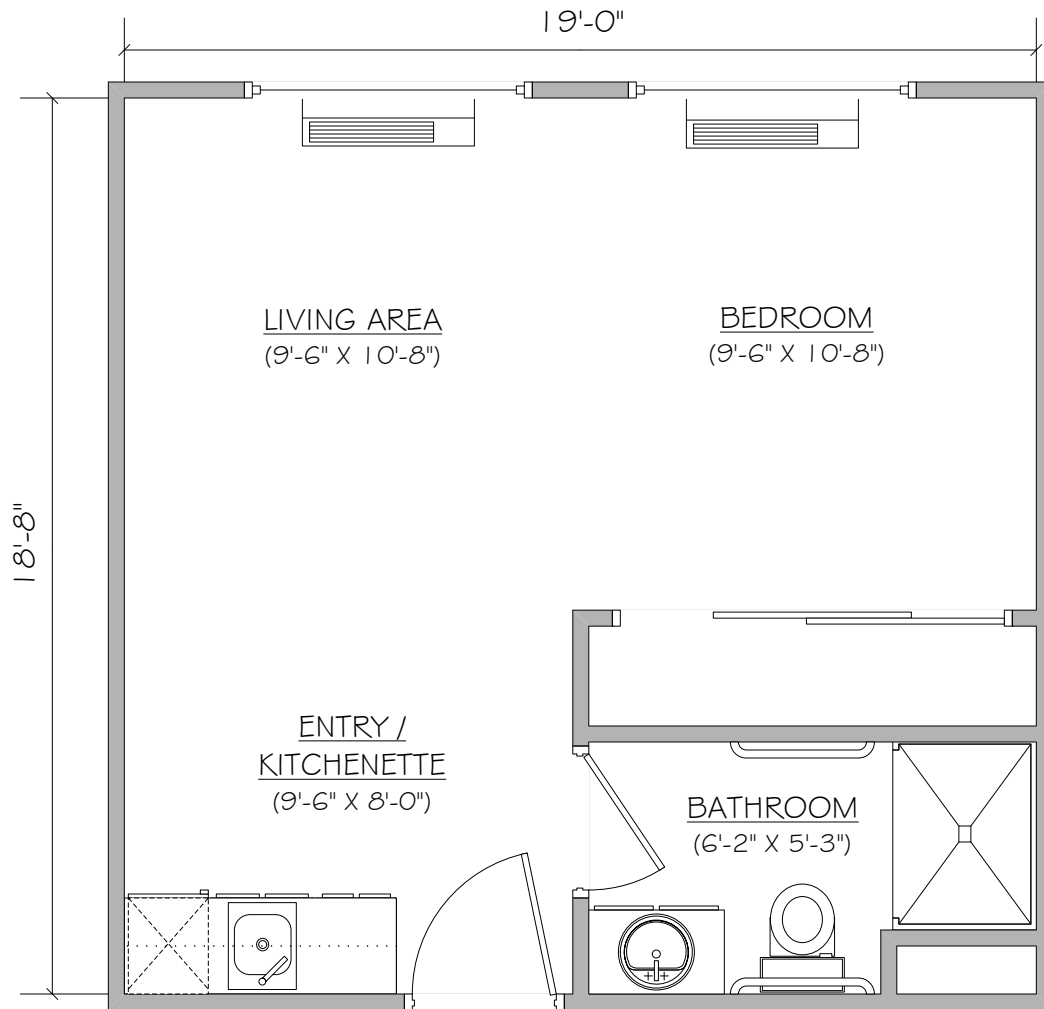

SMALL BEDROOM

SCALE: 1/4" = 1'

WHEAT RIDGE ACRES AT GOODLAND

707 Wheat Ridge Circle • Goodland • KS • 67735
785.899.0100 • www.wheatridgeacres.com